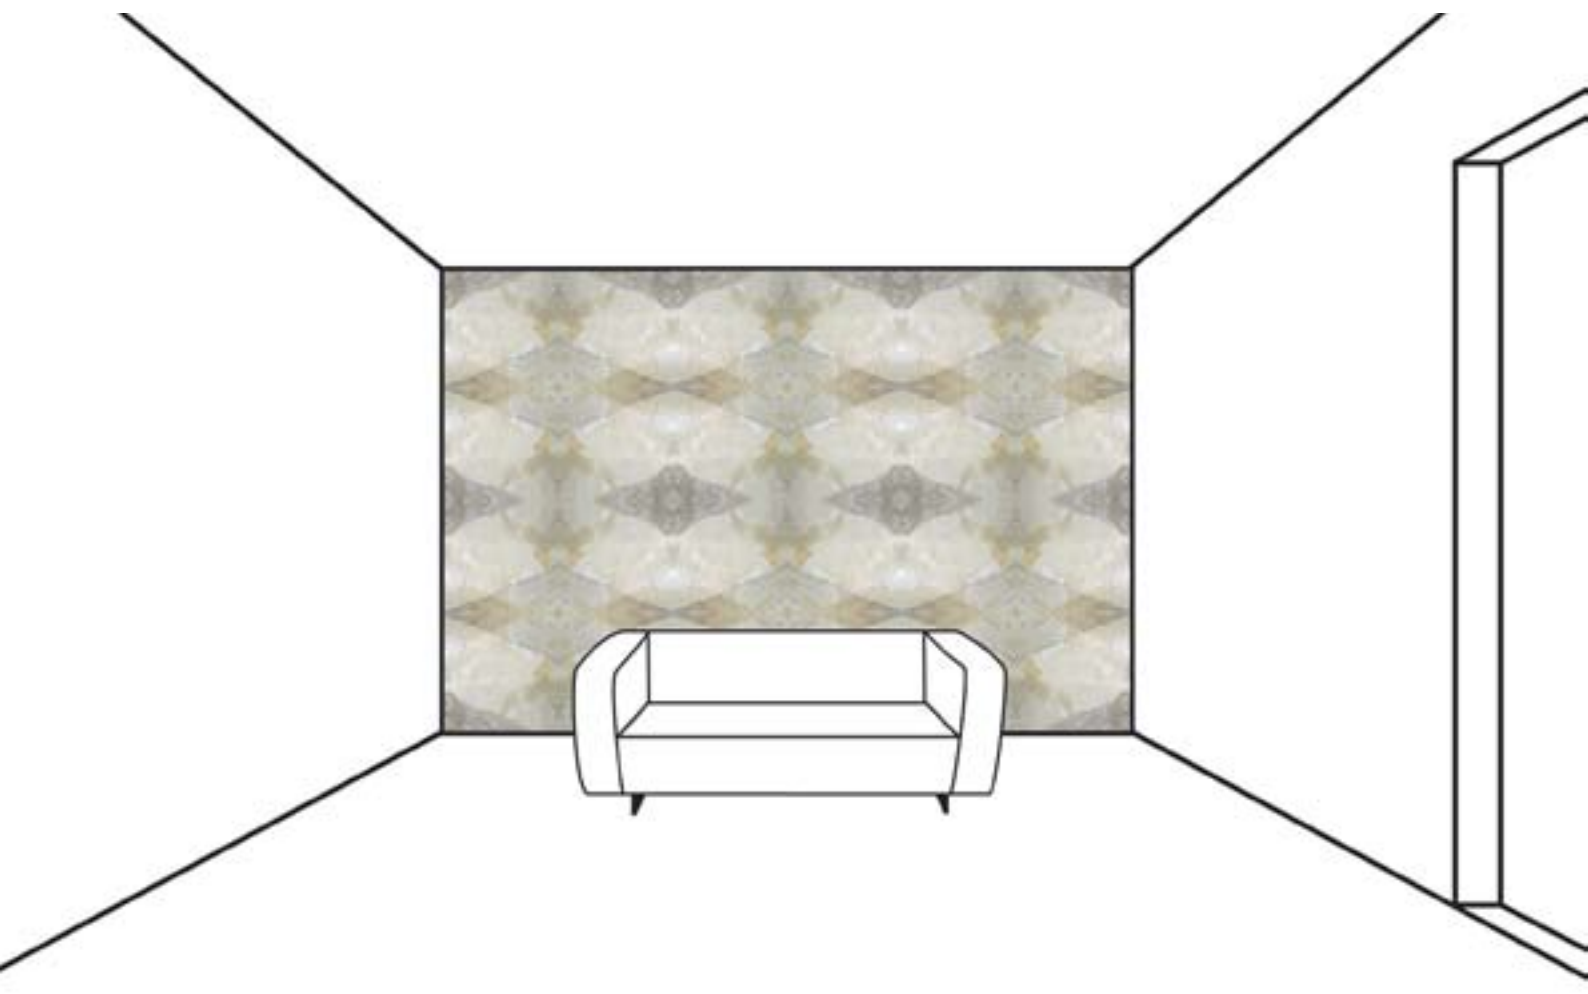

wallpaper of tapijt **kimono**